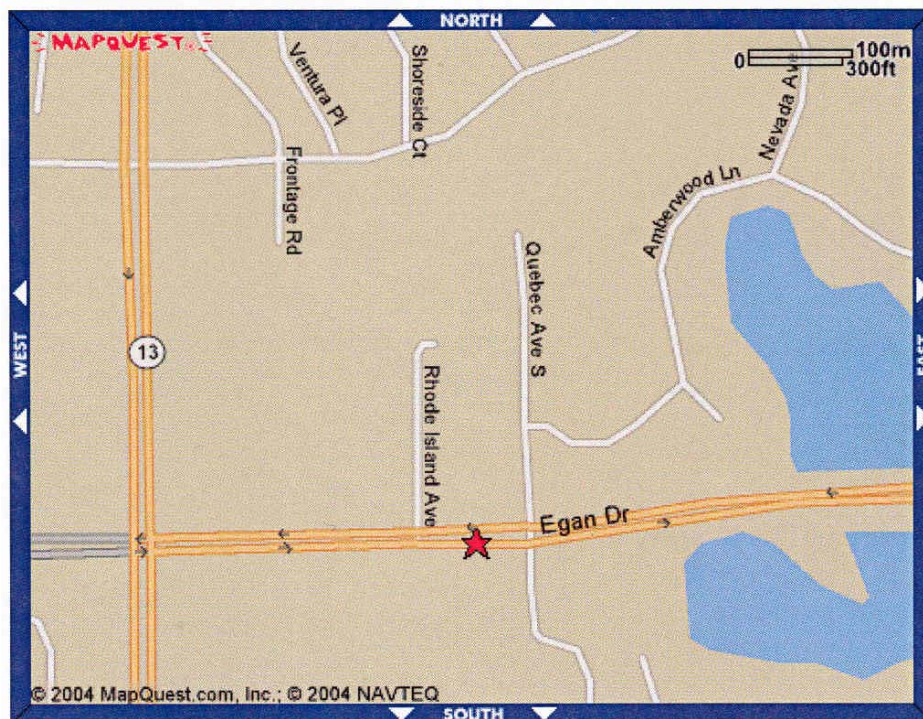

Driving directions to Advantage Performance Network:

**7447 Egan Drive, Suite 300
Savage, MN 55378
Main Switchboard: (952) 447-1333**

From Downtown Mpls: Take 35W South to County Road 42. Go west on County Road 42 to Quebec Avenue and turn left. Take the first left into the parking lot.

From Downtown St. Paul: Take 35E South to County Road 42. Go west on County Road 42 to Quebec Avenue and turn left. Take the first left into the parking lot.

From the West: Take 494 to Hwy. 169 South. At Minnesota River Bridge, look for sign to exit for Savage - Highway 13. Take a right at the first stop light to stay on Hwy. 13. Follow to County Road 42 and turn left. Take the first right onto Quebec Avenue. Take first left into the parking lot.

From the East: Take 494 to either 35E or 35W South to County Road 42. Go west on County Road 42 to Quebec Avenue and turn left. Take first left into parking lot.